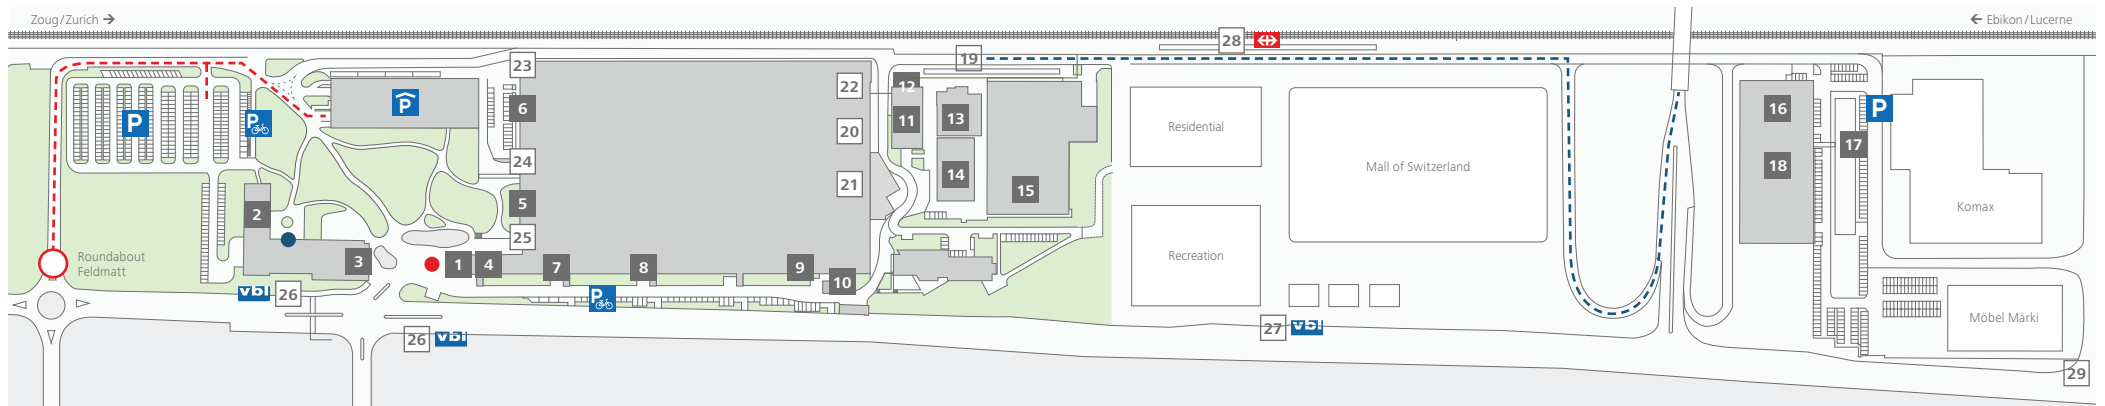

Arrival Schindler Ebikon

(valid on April 2019)

- Main entrance Schindler Elevator Ltd.
 - Main entrance Schindler Management Ltd.
 - Access road (Feldmatt roundabout)
 - Approach by car
 - Approach by truck
 - P Parking
 - P 🚲 Two-wheeler parking
 - P 🚗 Parking garage
- | | | | |
|--|--|--|---|
| <ul style="list-style-type: none"> 1 Schindler Elevator Ltd. reception 2 Schindler Management Ltd. 3 Staff restaurant/cafeteria 4 Large Project Division 5 Schindler Elevator Ltd., Lucerne 6 Schindler Repro Ltd. 7 Schindler Vocational Training 8 EBI Works | <ul style="list-style-type: none"> 9 Schindler Pension Fund 10 Schindler Tower 11 Corp. Research & Development 12 Company fire services 13 M/S/C towers 14 Technology & Training Centre 15 Central Warehouse 16 Showroom (PORT Technology) | <ul style="list-style-type: none"> 17 Transit Management Group 17 Schindler IT Services Ltd. 17 Schindler Digital Group Ltd. 18 Lift Camp Service 19 Parking LKW/Trucks EBI Works 20 Registration LKW 21 Gate 1/2 (forwarder) | <ul style="list-style-type: none"> 22 Gate 3 (incoming goods) 23 Gate 4 24 Gate 5 25 Gate 6 26 Bus stop "Schindler" 27 Bus stop "Fildern" 28 Train station "Buchrain" 29 Access road to Rockwell building |
|--|--|--|---|

By truck

From Zurich Airport (63 km), Zurich (57 km), Berne (115 km), Basel (103 km) or Geneva (280 km):

- A14 motorway Zurich – Lucerne
- exit "Buchrain"
- follow signs "Ebikon / Dierikon" to the access tunnel
- turn right at the end of the tunnel towards the Mall of Switzerland and continue to the railway tracks
- pass the Mall of Switzerland on the left and follow the railway tracks to the truck parking area (no. 19)
- park your truck in the dedicated truck parking area & announce your arrival at the registration (no. 20)